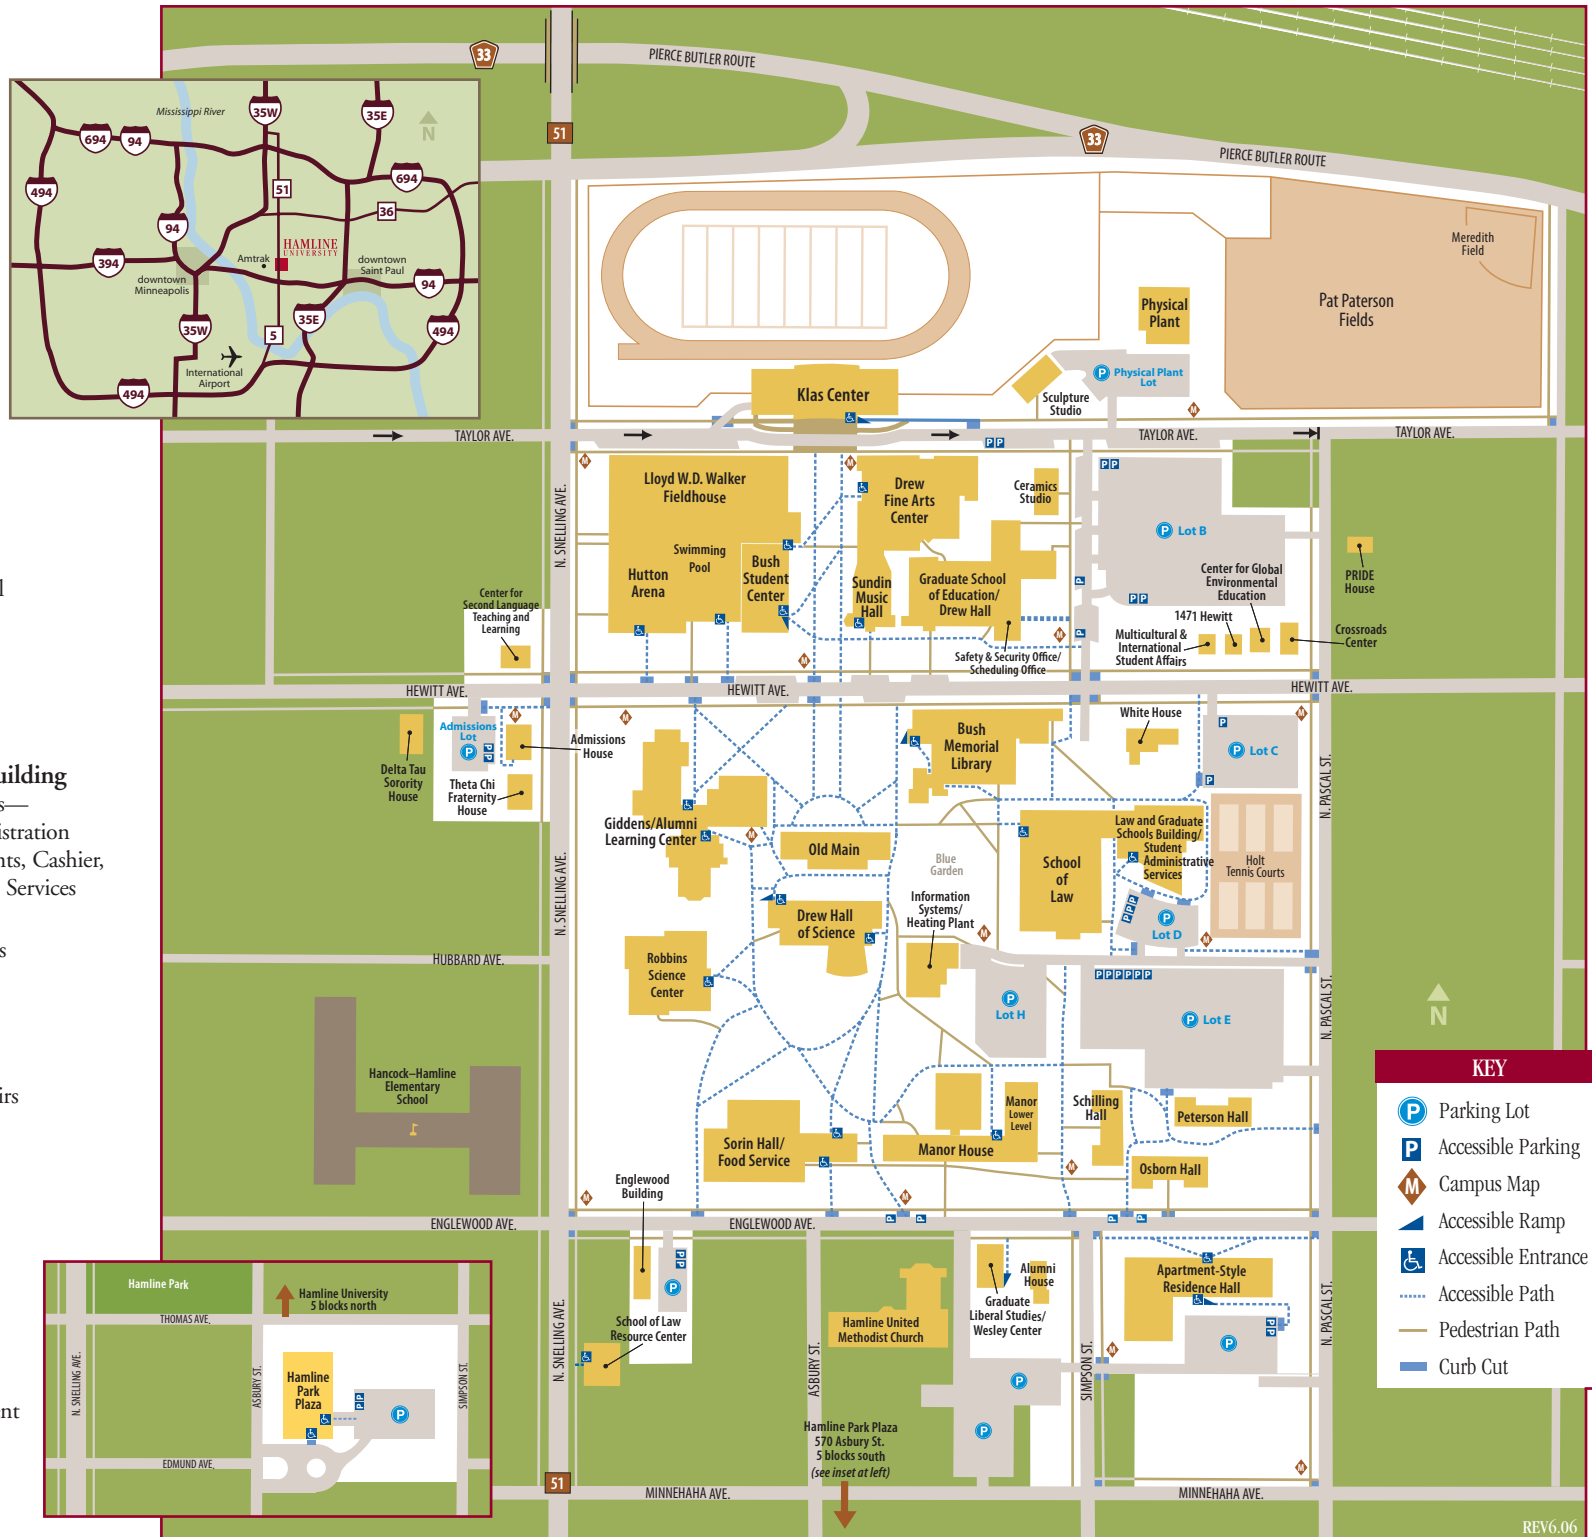

HAMLIN UNIVERSITY CAMPUS MAP

Admissions House

- CLA Development
- Undergraduate Admission

Bush Memorial Library

- Center for Academic Services
- CLA Dean's Office
- Computer Labs

Bush Student Center

- Bookstore
- Chapel
- HUB Snack Bar
- Post Office
- Student Activities

Drew Fine Arts Center

- Anne Simley Theatre
- Art Gallery

Drew Hall

- Graduate School of Education
- Nacel Open Door High School
- Residence Hall

Drew Hall of Science

- Career Development Center

Klas Center

Manor Lower Level Offices

- Counseling and Health Services
- Residential Life

Old Main

- Academic Affairs
- Bridgman Hall
- Dean of Students/Student Affairs
- Finance Office
- Graduate Admission
- Human Resources
- Marketing Communications
- President's Office
- University Relations

Hamline Park Plaza—

- 570 Asbury Street
- Center for Excellence in
Urban Teaching
- Graduate School of Management

KEY	
	Parking Lot
	Accessible Parking
	Campus Map
	Accessible Ramp
	Accessible Entrance
	Accessible Path
	Pedestrian Path
	Curb Cut